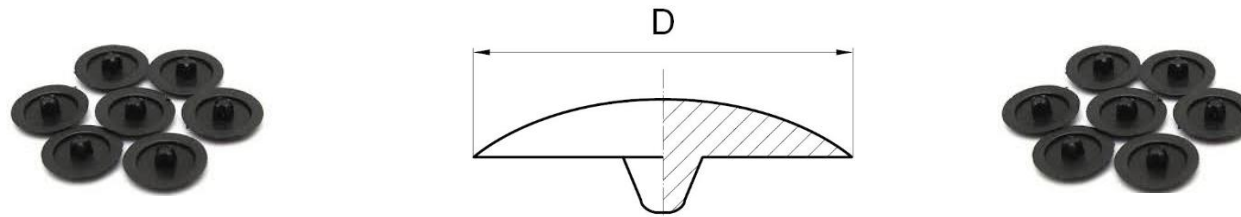

Pozi And Phillips Drive Screws Protection Caps

Pozi Drive Screws Protection Caps								
Pozi No	PZ-1	PZ-2	PZ-2	PZ-3	PZ-3	PZ-4	PZ-4	PZ-5
D	8.0	9.0	12.0	13.0	14.5	14.0	18.0	18.0

Phillips Drive Screws Protection Caps			
Phillips No	PH-2	PH-2 (Flat Head)	PH-3
D	12.0	12.0	15.0

Material: Polyethylene (PE) Colours: Black And White

INFORMATION AND DRAWINGS PROVIDED ARE FOR REFERENCE ONLY